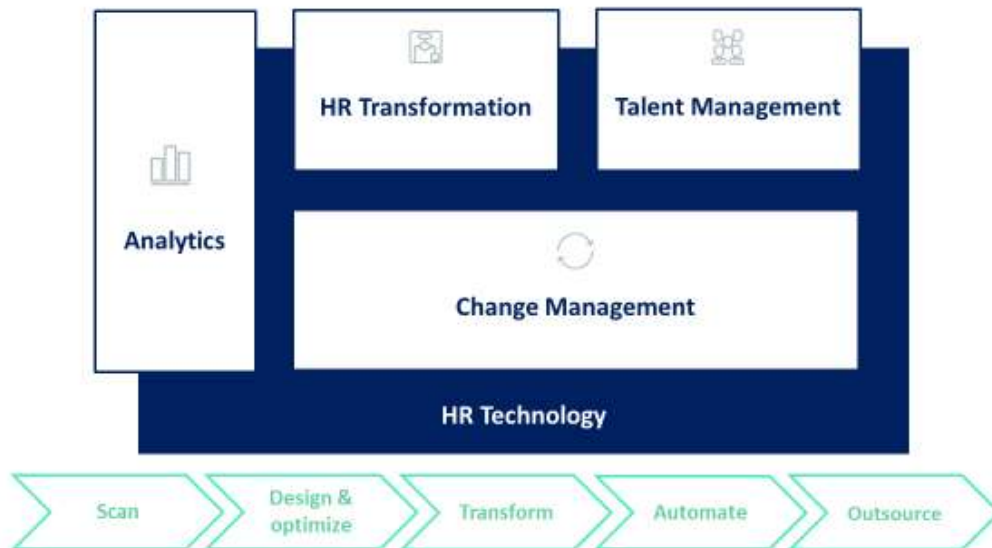

What we offer

© Copyright 2015 Emeritis All rights reserved.